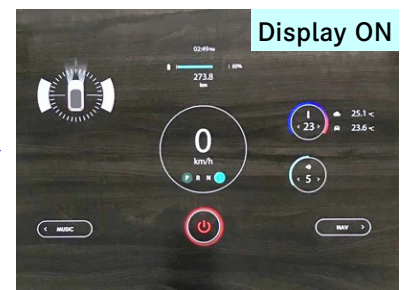

New Decoration Panel (Seamless · Hidden Display)

New decoration panel has a high quality decoration and shows display or switches only when required.

Case

- So many displays and switches spoil interior design.
- Want to make a car interior into comfortable living space.

Feature

- Displaying information on demand
- Reproduce crisp images (full color, white color expression, optical adjustment)
- Versatile design expression (wooden grain, metallic, geometric, and so on)

Utilization

- Automotive interior symbol indicator, control switch, infotainment display, and so on.
- Housing equipment, home appliances remote controller, control panel, and so on.
- Digital signage wall display, information display, and so on.