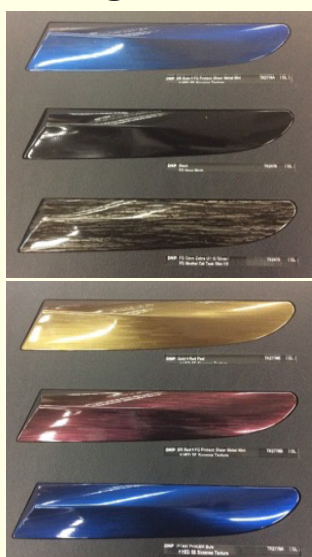

Feature

Light OFF